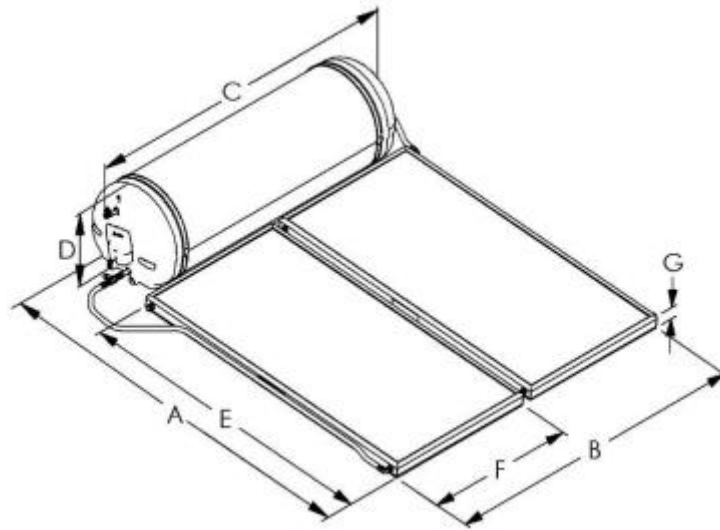

TS range technical data sheets

Model number	Dimensions (mm)						
	A	B	C	D	E	F	G
TS300/40/O///E20	2600	2238	2010	737*	2000	1000	70
TS300/40/C///E20	2600	2238	2010	586	2000	1000	70
TS300/60/O///E20	2600	3260	2010	583	2000	1000	70

*This value includes the expansion tank and cover

Weight

Tank	Material	Weight – Empty (kg)	Weight – full (kg)
TS300/O/E24/S	444 Stainless Steel	59	359
TS300/C/E24/S	444 Stainless Steel	77	388

Collector	Weight – Empty (kg)	Weight – Full (kg)
E20HA	27.5	29.2
E20HS	27.5	29.2
E25HS	32.5	34.5